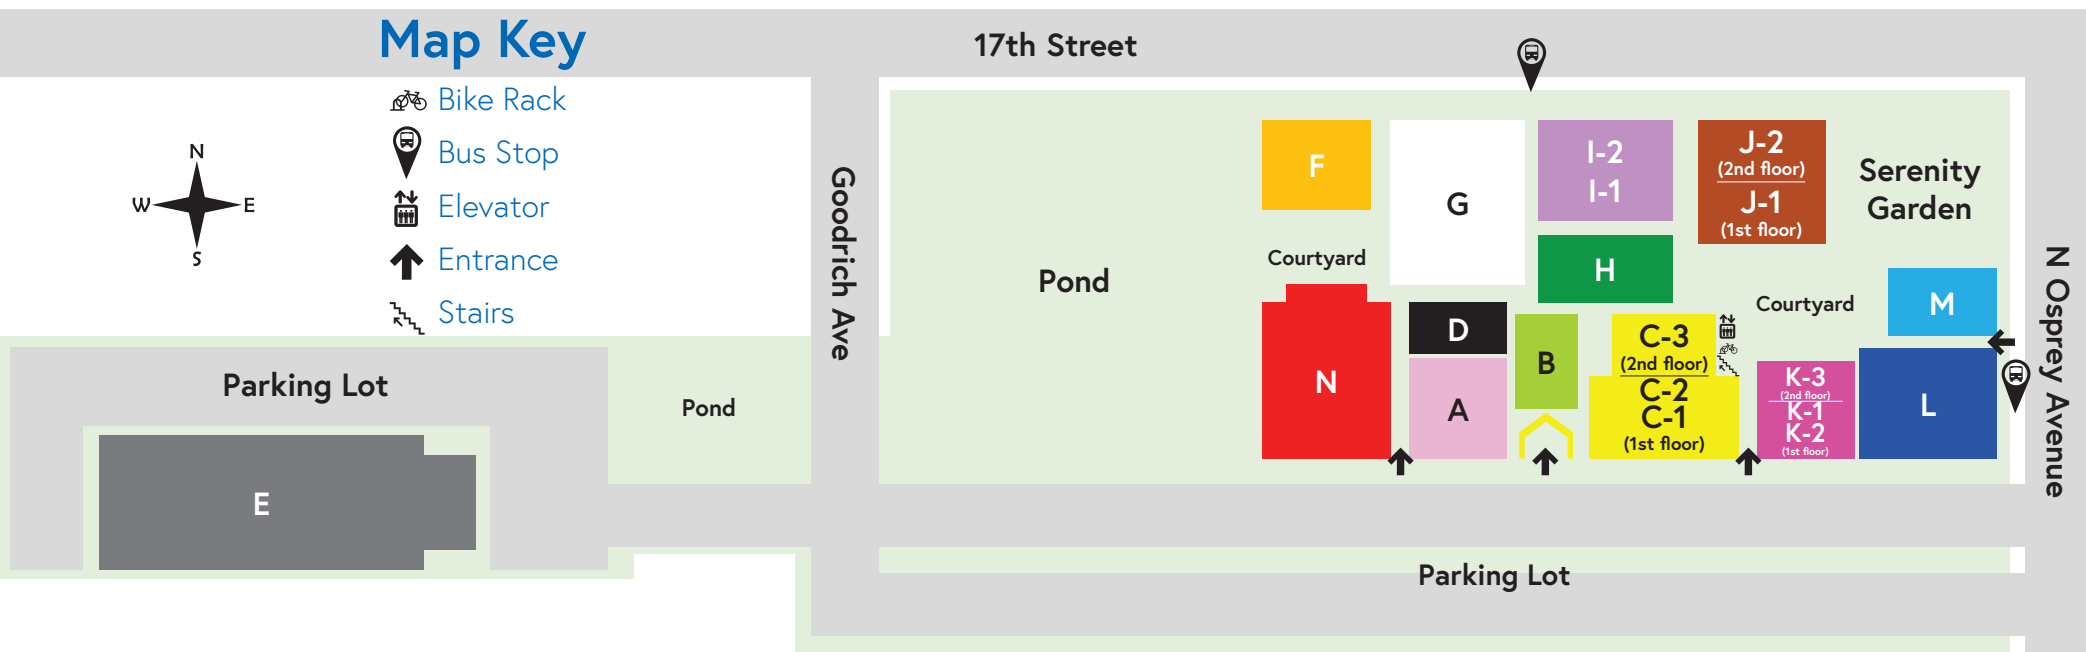

## Agency Location Listings

- M** • AARP Foundation WorkSearch
- H** • BAYS
- [CenterPlace Health](#)
- E** » Women and Children's Center
- N** » Behavioral Health, Admin
- D** • Children's Guardian Fund
- L** • Early Learning Coalition of Sarasota County

### Map Key

-  Bike Rack
-  Bus Stop
-  Elevator
-  Entrance
-  Stairs

**L**  
Early Learning  
Coalition

N Osprey Avenue

**E**  
CenterPlace Health  
Women and Children's Center

Located at the west end of the parking lot.

Parking Lot

## Map Key

- Bike Rack
- Bus Stop
- Elevator
- Entrance
- Stairs